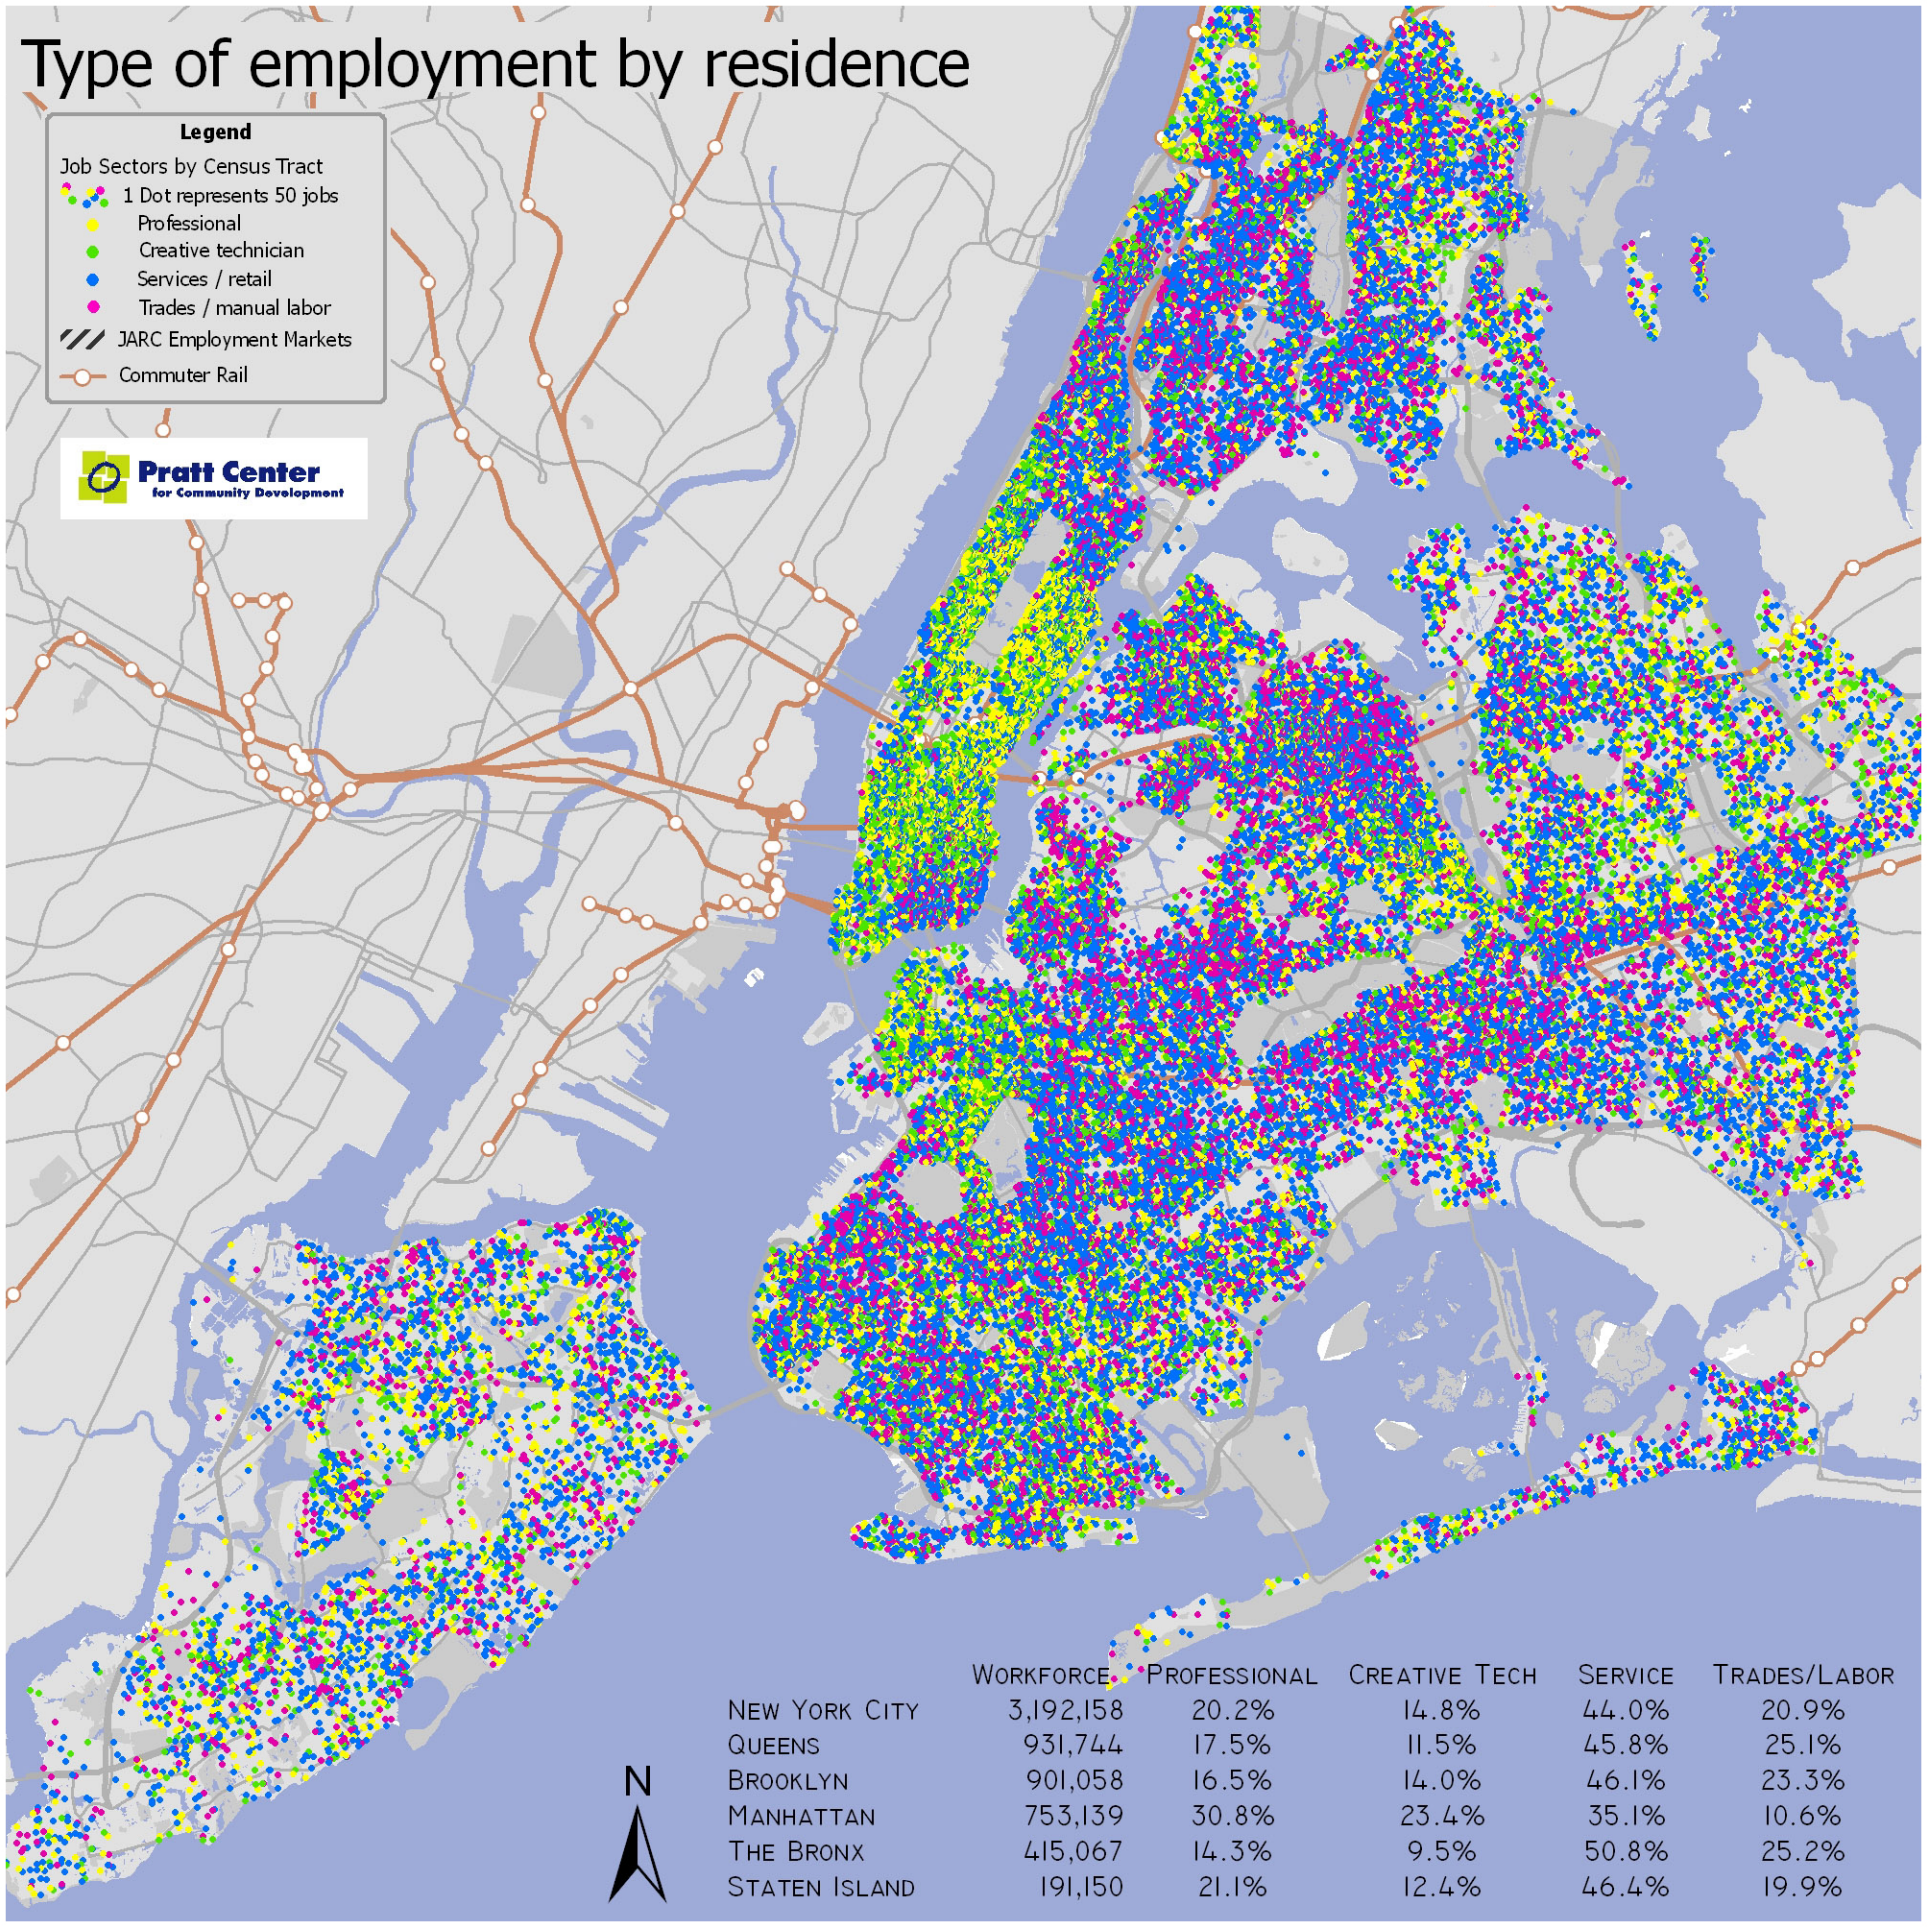

# Type of employment by residence

**Legend**

Job Sectors by Census Tract

- 1 Dot represents 50 jobs
- Professional
- Creative technician
- Services / retail
- Trades / manual labor

JARC Employment Markets

Commuter Rail

	WORKFORCE	PROFESSIONAL	CREATIVE TECH	SERVICE	TRADES/LABOR
NEW YORK CITY	3,192,158	20.2%	14.8%	44.0%	20.9%
QUEENS	931,744	17.5%	11.5%	45.8%	25.1%
BROOKLYN	901,058	16.5%	14.0%	46.1%	23.3%
MANHATTAN	753,139	30.8%	23.4%	35.1%	10.6%
THE BRONX	415,067	14.3%	9.5%	50.8%	25.2%
STATEN ISLAND	191,150	21.1%	12.4%	46.4%	19.9%