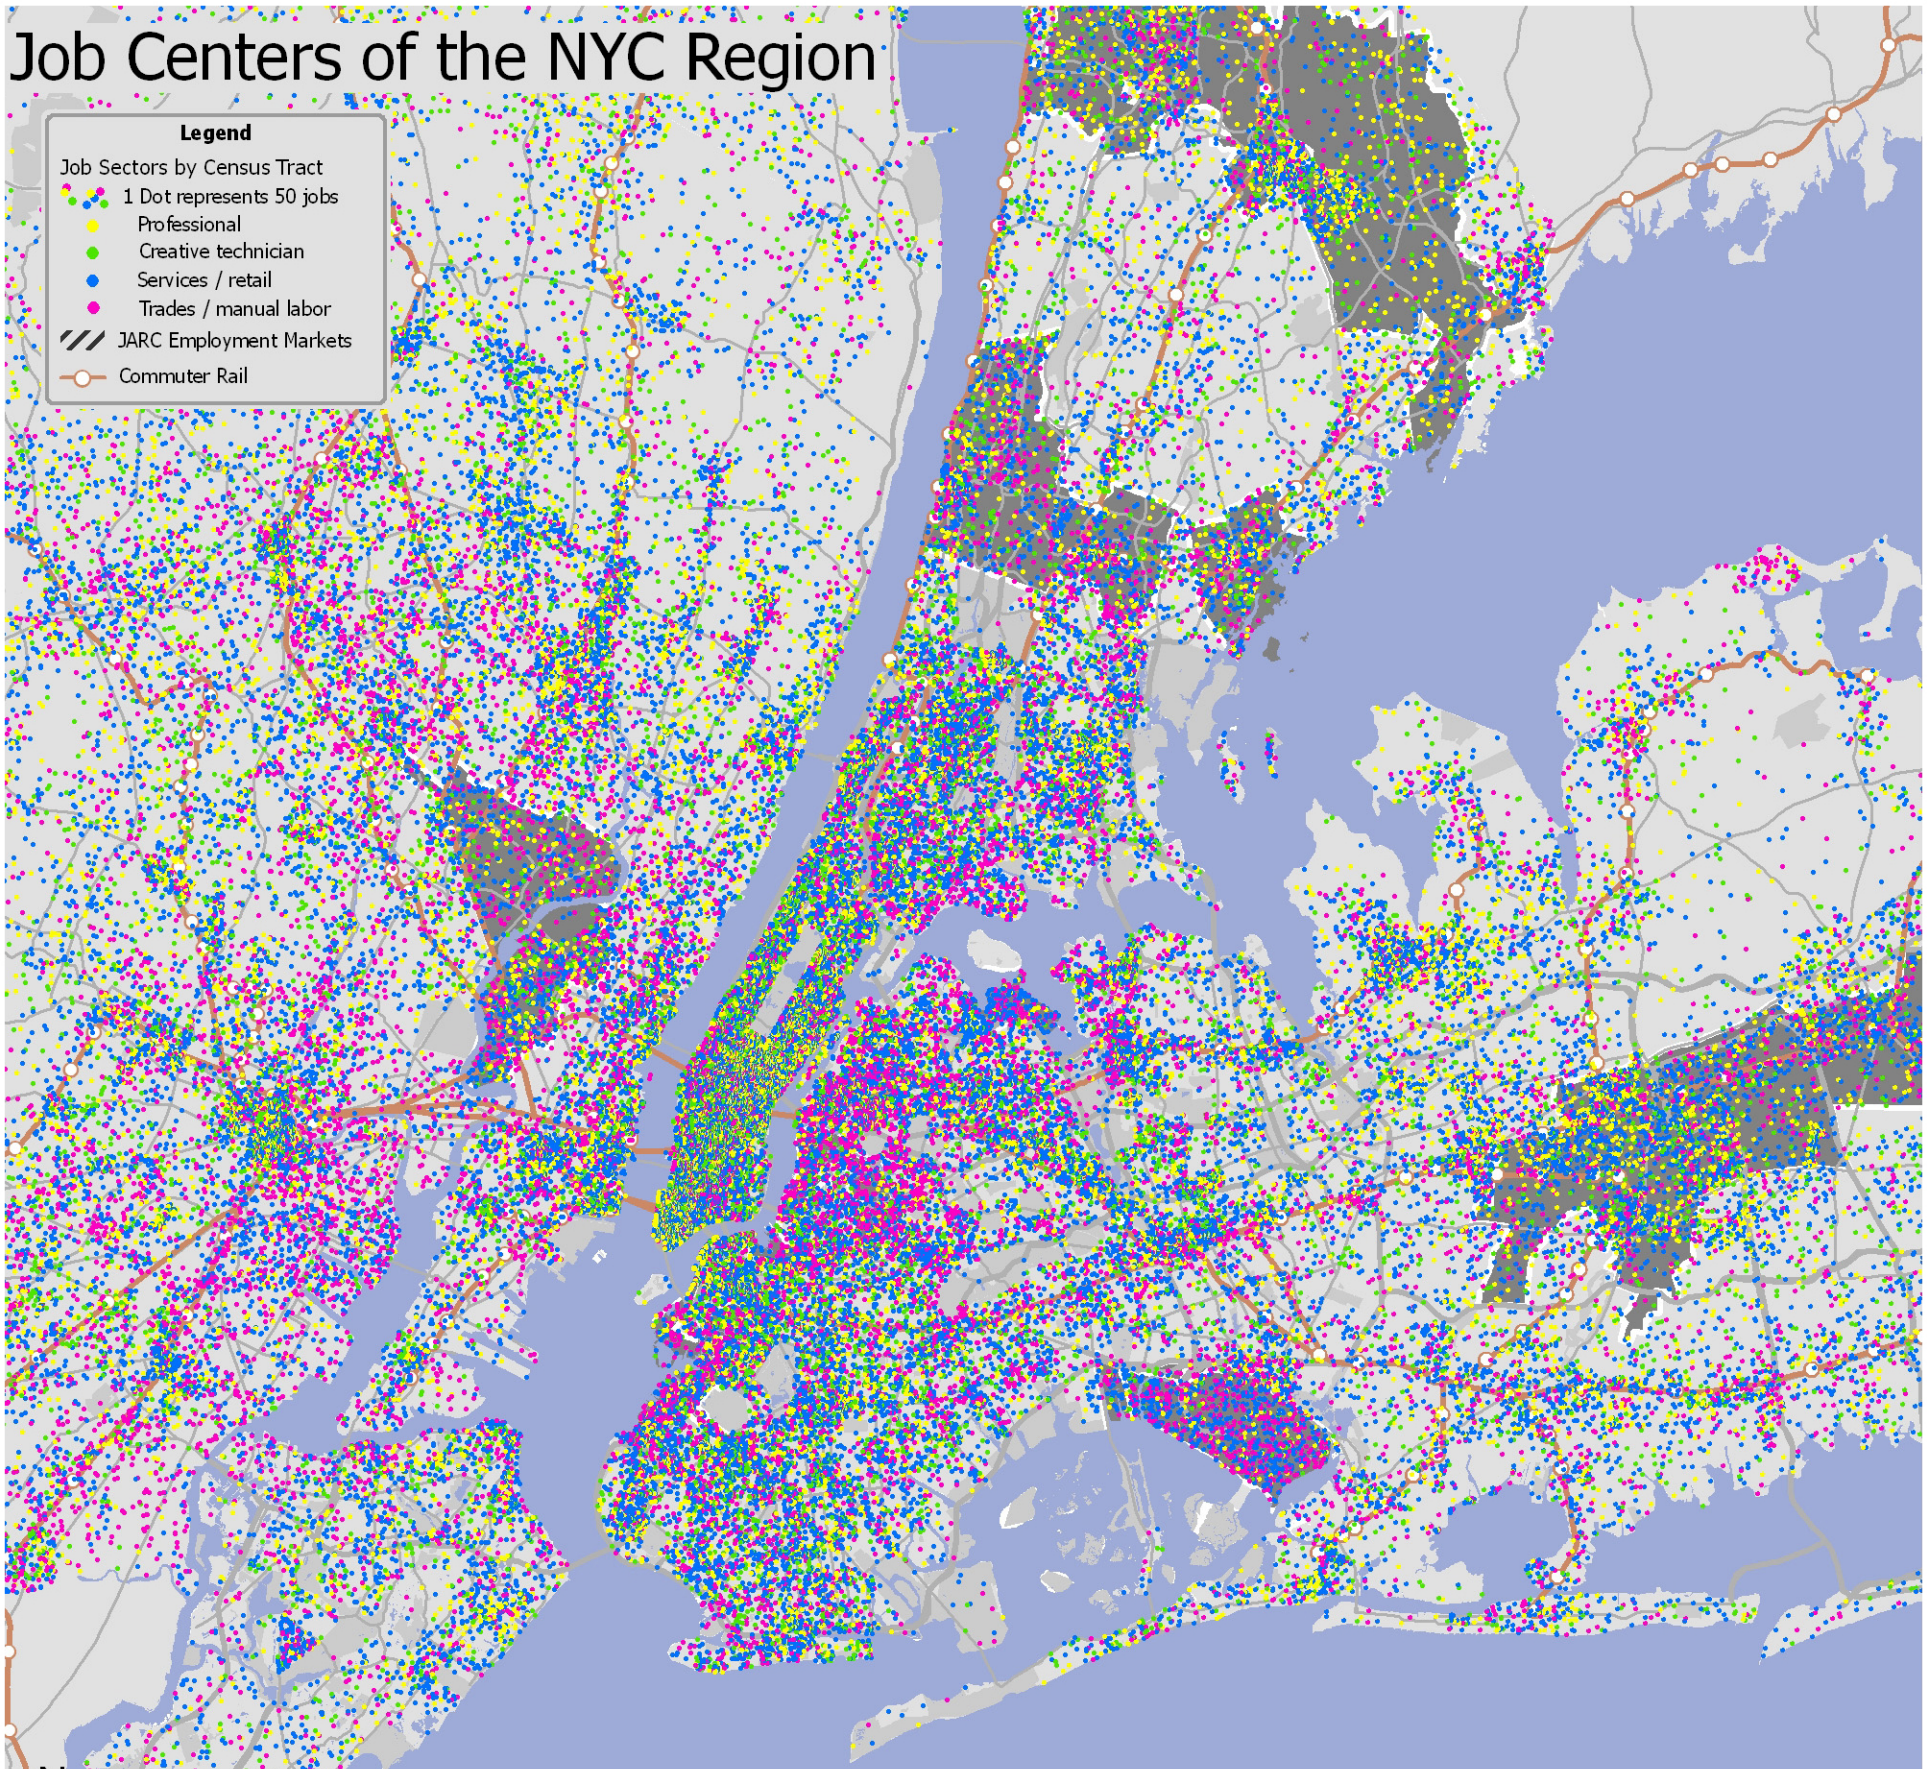

Job Centers of the NYC Region

Legend

Job Sectors by Census Tract

- 1 Dot represents 50 jobs
- Professional
- Creative technician
- Services / retail
- Trades / manual labor
- /// JARC Employment Markets
- Commuter Rail

	TOTAL	PROFESSIONAL	CREATIVE TECH	SERVICE	TRADES/LABOR
NEW YORK CITY	3,829,856	23.6%	15.2%	41.8%	19.4%
METRO NORTH NEW JERSEY	1,481,718	23.8%	13.0%	39.4%	23.8%
METRO DOWNSTATE NY	1,741,391	21.5%	14.2%	42.8%	21.6%